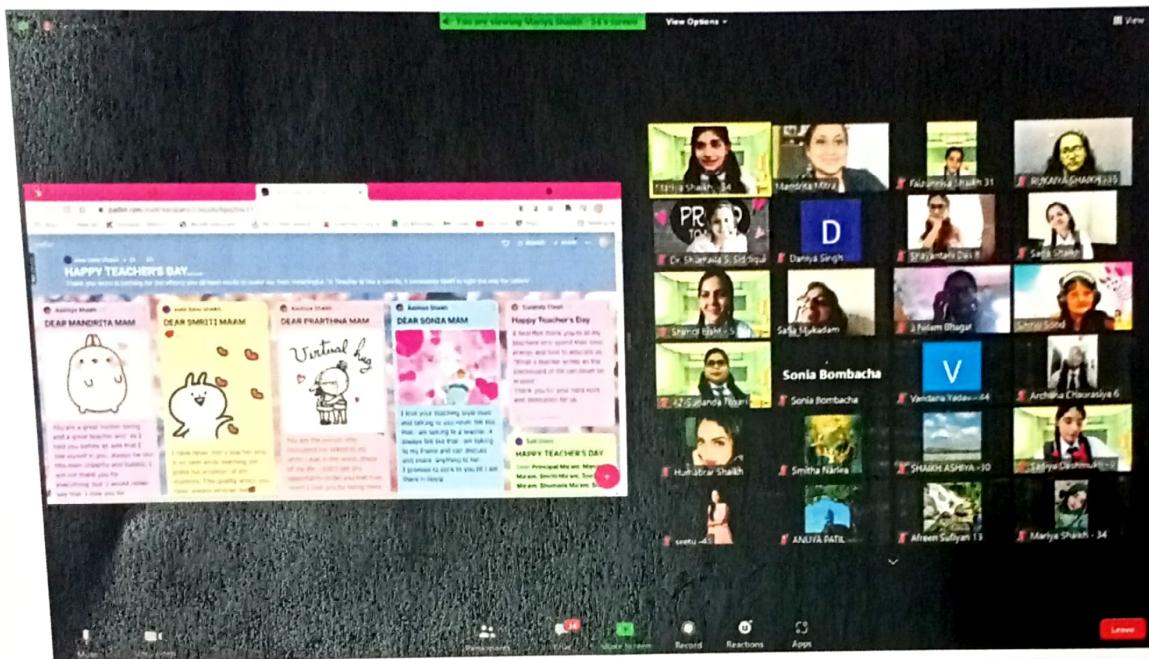

PRINCIPAL
ROYAL COLLEGE OF EDUCATION AND RESEARCH FOR WOMEN
Royal College Campus, Penkar Pada,
Mira Road (E), Dist. Thane- 401 107.