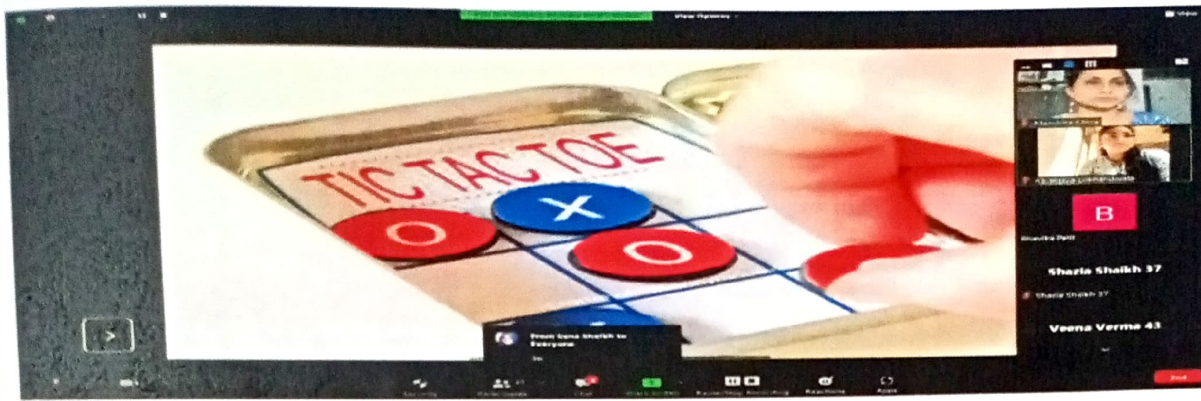

ONLINE SEMINAR ON DIFFERENTIAL INSTRUCTION

Judy
PRINCIPAL
ROYAL COLLEGE OF EDUCATION AND RESEARCH FOR WOMEN
Royal College Campus, Penkar Pada,
Mira Road (E), Dist. Thane- 401 107.