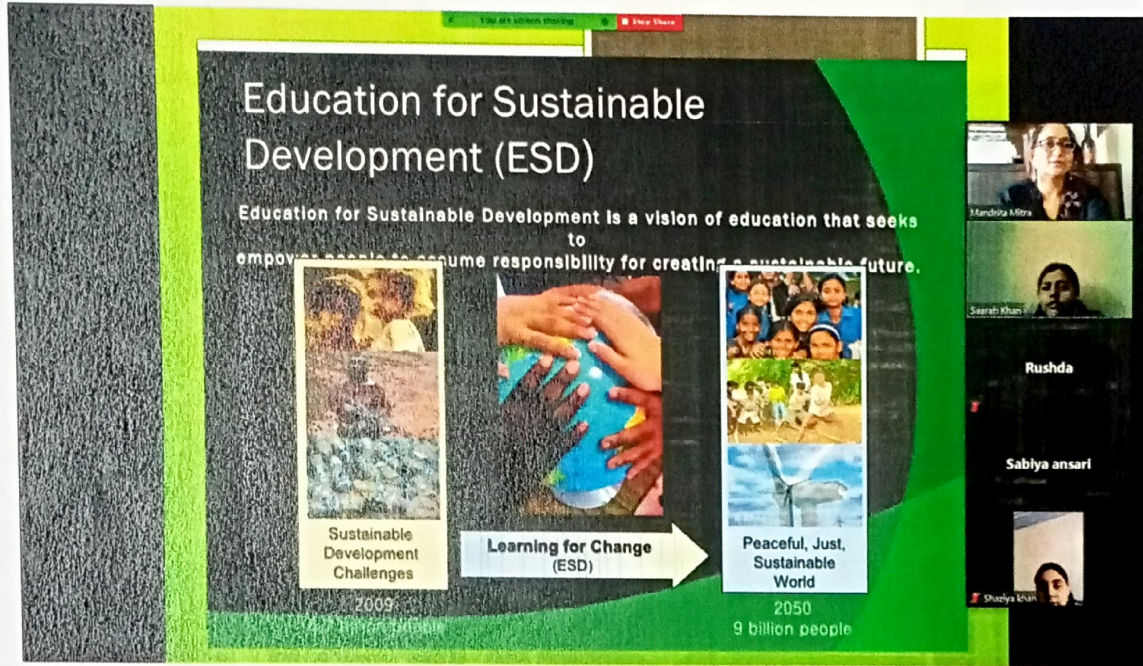

ONLINE LECTURES

Audya
PRINCIPAL
ROYAL COLLEGE OF EDUCATION AND RESEARCH FOR WOMEN
Royal College Campus, Penkar Pada,
Mira Road (E), Dist. Thane- 401 107.