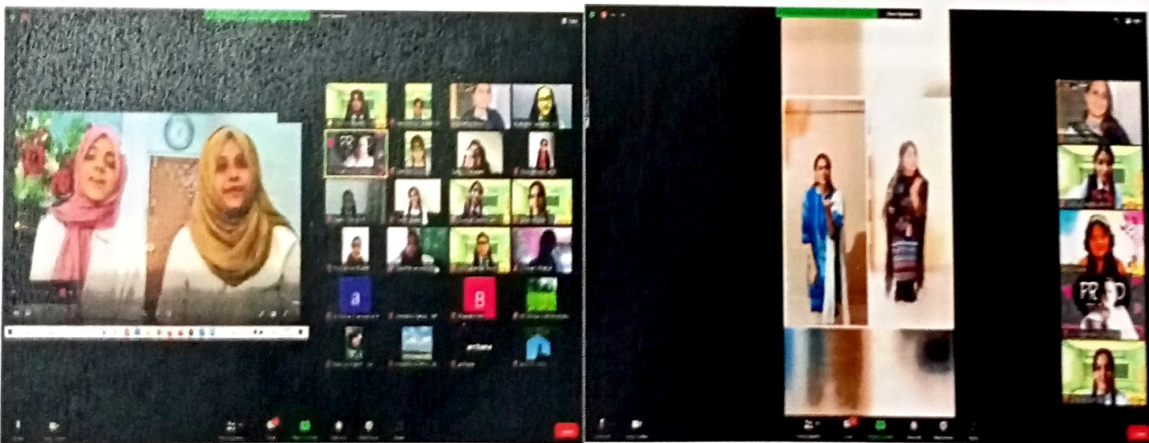

ONLINE TEACHERS DAY CELEBRATION

Judy
PRINCIPAL
ROYAL COLLEGE OF EDUCATION AND RESEARCH FOR WOMEN
Royal College Campus, Penkar Pada,
Mira Road (E), Dist. Thane- 401 107.