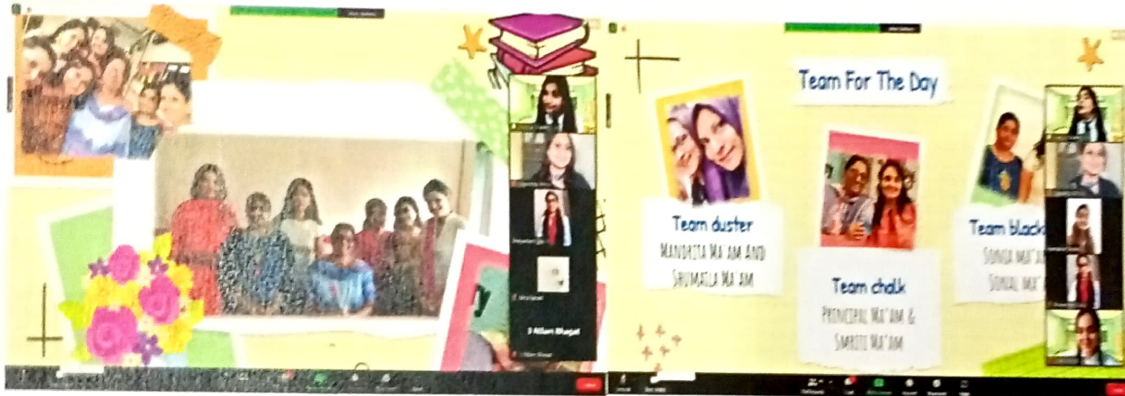

ONLINE TEACHERS DAY CELEBRATION

Judy
PRINCIPAL
ROYAL COLLEGE OF EDUCATION AND RESEARCH FOR WOMEN
Royal College Campus, Penkar Pada,
Mira Road (E), Dist. Thane- 401 107.