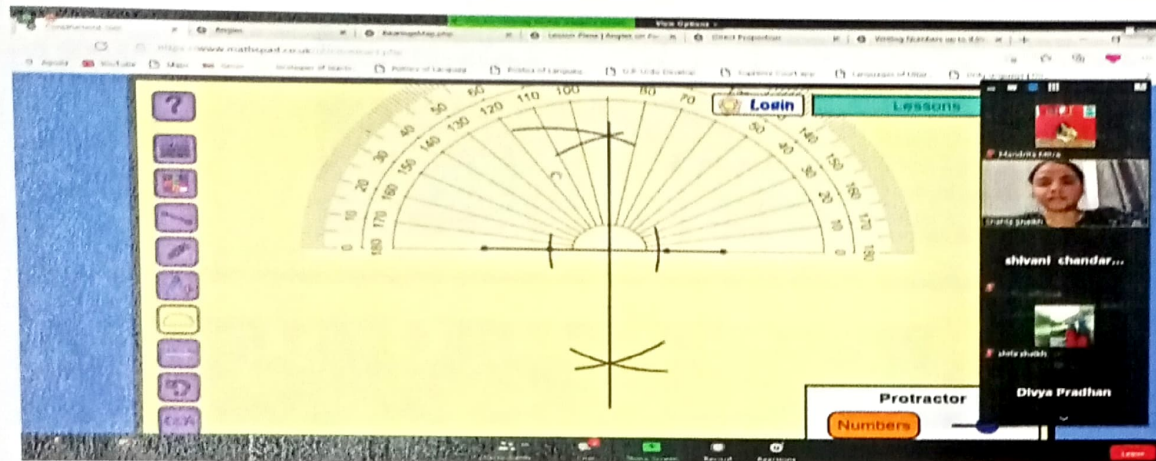

USE OF ONLINE TOOLS

Judy
PRINCIPAL
ROYAL COLLEGE OF EDUCATION AND RESEARCH FOR WOMEN
Royal College Campus, Penkar Pada,
Mira Road (E), Dist. Thane-401 107.