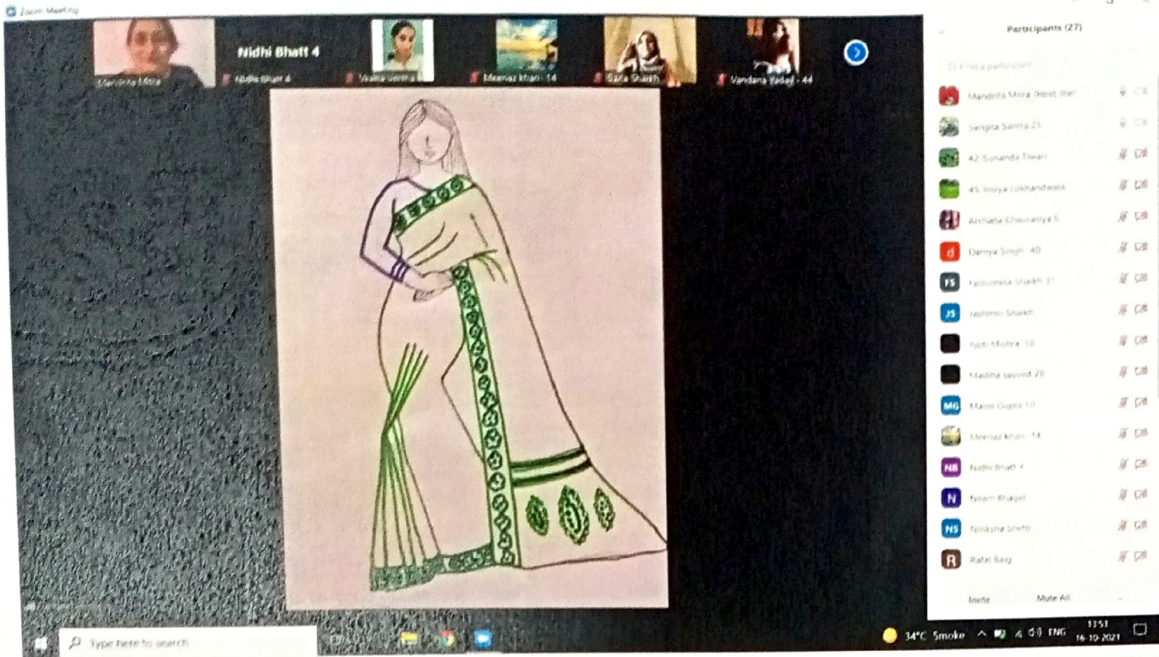

ONLINE SESSION ON LIFE SKILLS

Judy
PRINCIPAL
ROYAL COLLEGE OF EDUCATION AND RESEARCH FOR WOMEN
Royal College Campus, Penkar Pada,
Mira Road (E), Dist. Thane- 401 107.