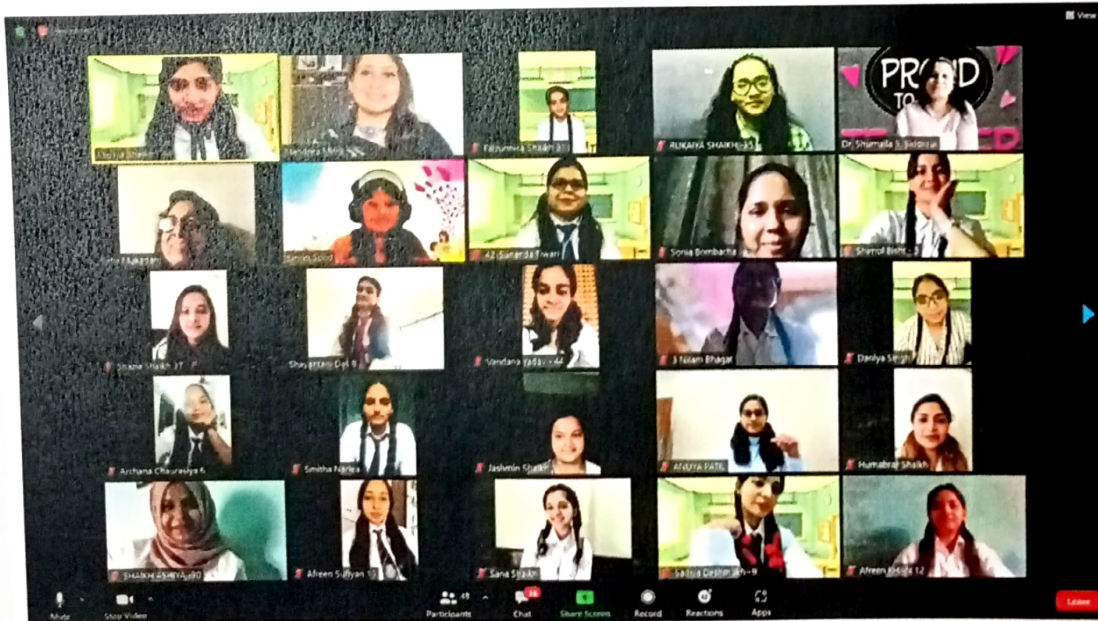

PRINCIPAL
ROYAL COLLEGE OF EDUCATION AND RESEARCH FOR WOMEN
Royal College Campus, Penkar Pada,
Mira Road (E), Dist. Thane- 401 107.