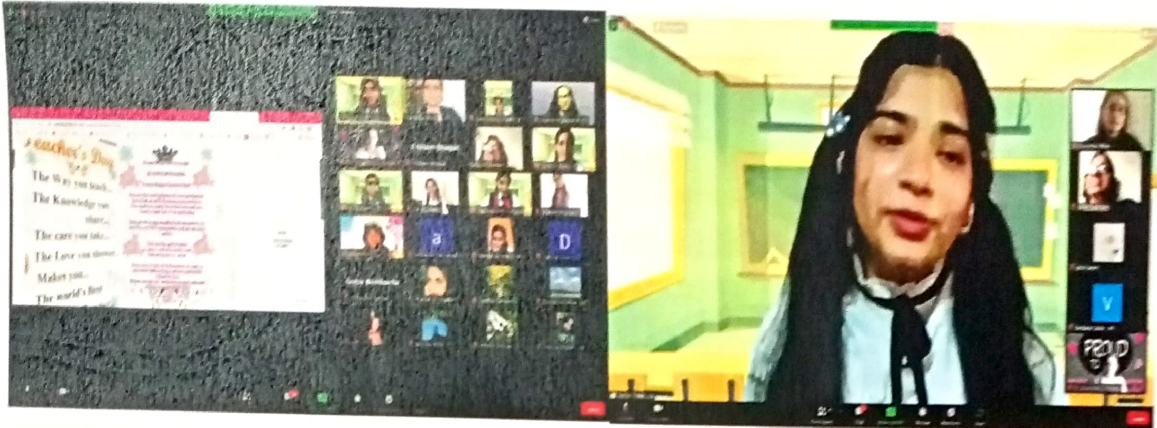

ONLINE TEACHERS DAY CELEBRATION

Judy
PRINCIPAL
ROYAL COLLEGE OF EDUCATION AND RESEARCH FOR WOMEN
Royal College Campus, Penkar Pada,
Mira Road (E), Dist. Thane- 401 107.