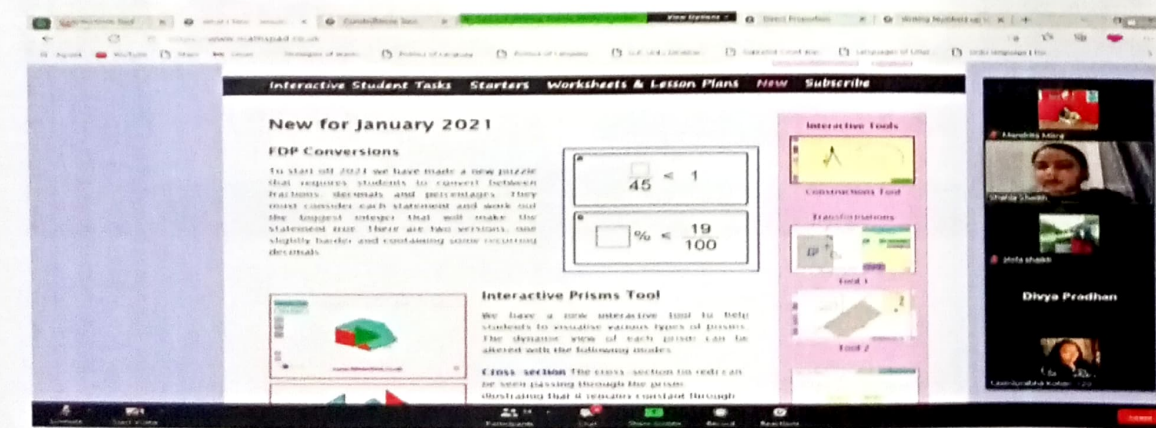

USE OF ONLINE TOOLS

Judy
PRINCIPAL
ROYAL COLLEGE OF EDUCATION AND RESEARCH FOR WOMEN
Royal College Campus, Penkar Pada,
Mira Road (E), Dist. Thane-401 107.